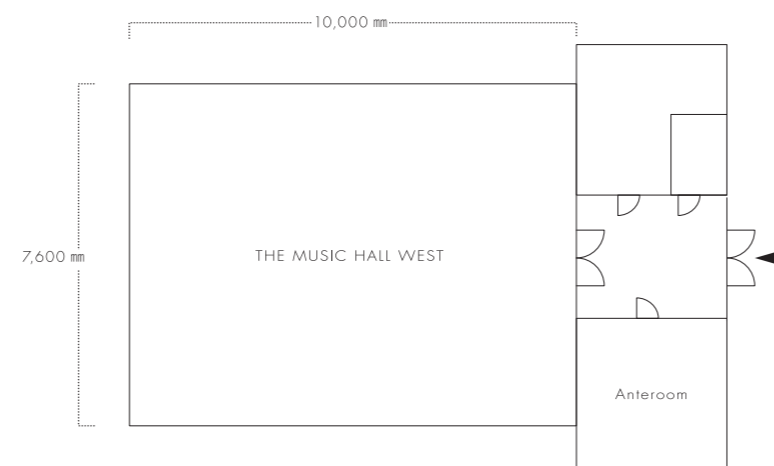

THE MUSIC HALL WEST

LESS IS MORE の精神そのままに凛とした佇まいのミュージックホール。
奥へ歩を進めるほどに次第に高さを増し広がる空間は、
正面の窓から差し込む光が美しく、展示会や表彰式などにもおすすめです。
その他、お食事前のウェルカムパーティーなど、幅広くご提案いたします。

This is a music hall with a dignified appearance that fully embraces the spirit of "less is more."

This space, which extends out with the height gradually increasing the further you walk into it, features light beautifully shining in from the window at the front. We recommend this space for exhibitions and award ceremonies.

In addition, we can also suggest you use this space for a wide range of purposes, such as pre-meal welcome parties.

面積 Square meter	天井高 Ceiling Height	スクリーン Screen	着席 Party style	立食 Buffet style	スクール School style	シアター Theater style
104㎡	5.3~7m	-	-	80名	48名	80名